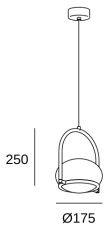

Coco Single

Nahrang Design

00-7984-ET-M1

TECHNICAL FEATURES

Total power consumption of light (W) : 9W

Voltage / frequency : 100-240V/50-60Hz

Real lumens : 592

Warranty : 5 Years

Real lm/W : 66

Structure material : Steel, Aluminium

Structure finish : Painted gold

Diffuser material : Polycarbonate

Diffuser finish : White

Recommended light bulb : E14

LUMINOTECHNIC FEATURES

CRI: NA

MacAdam steps: NA

Photobiological risk: NA

Lampholder	Quantity	Light source power (W)
E14	1	Max. power 9W

LOGISTICS

Net weight (kg): 0.75

Packaged weight (kg): 1.5

Packaging: 255mm x 250mm x 215mm