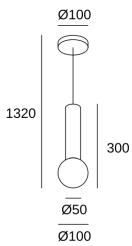

Mist

Nahtrang Design

00-8337-05-F9

Bath IP44 Mist E14 9W Black 239lm

TECHNICAL FEATURES

IP44

Total power consumption of light (W) : 9W

Real lumens : 239

Real lm/W : 27

Structure material : Steel

Structure finish : Black

Diffuser material : Glass

Diffuser finish : Opal white

Max. size of light bulb : 97/35 mm

Recommended light bulb : E14

Voltage / frequency : 100-240V/50-60Hz

Net weight (kg): 0.61

Packaged weight (kg): 1.02

Packaging: 360mm x 165mm x 135mm