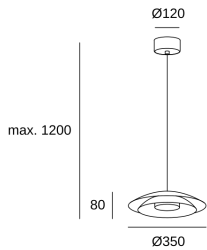

Noway Small

Francesc Vilaró

00-8393-DN-05

Pendant Noway Small LED 16.5W SW 2700-3000-4000K Light For Life On Off Matte gold 618lm

TECHNICAL FEATURES

Total power consumption of light (W) : 18.5W

Real lumens : 618

Real lm/W : 33

Correlated Colour Temperature (CCT) : SW
2700-3000-4000K

Lens / reflector angle : HORIZONTAL 129°

Structure material : Steel

Structure finish : Matte gold

Driver Brand : HEP

Voltage / frequency : 220-240V/50-60Hz

LOGISTICS

Net weight (kg): 2.6

Packaged weight (kg): 3.5

Packaging: 405mm x 405mm x 225mm