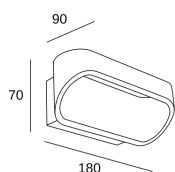

Oval 180mm

05-0070-14-14

Wall fixture Oval 180mm LED 4.8W LED warm-white 3000K ON-OFF White 340lm

TECHNICAL FEATURES

Total power consumption of light (W) : 6.1W

Real lumens : 340

Real lm/W : 56

Correlated Colour Temperature (CCT) : LED warm-white 3000K

UGR : <=22

Structure material : Aluminium, Steel

Structure finish : White

Driver Brand : HEP

Voltage / frequency : 100-240V/50-60Hz

Dimming protocol : ON-OFF

Power Factor : 0.90

Useful life : 50.000h L80B20

Warranty : 5 Years

Easily recycled luminaire

LUMINOTECHNIC FEATURES

Lampholder	Quantity	Light source power (W)
LED	1	4.8W

LOGISTICS

Net weight (kg): 0.6

Packaged weight (kg): 0.74

Packaging: 210mm x 90mm x 120mm