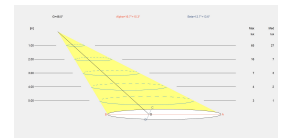

Secret A

05-1804-14-00

Signalling Secret A 1W LED warm-white 3000K CRI 80 White IP20 69lm

TECHNICAL FEATURES

Total power consumption of light (W) : 1W

Real lumens : 69

Real lm/W : 69

Correlated Colour Temperature (CCT) : LED warm-white 3000K

Lens / reflector angle : MEDIUM 29°

UGR : <=16

Structure material : Plaster

Structure finish : White

Equipment necessary but not included :

Voltage / frequency : 3V/max..350mA

Useful life : 50.000h L80B20

Warranty : 5 Years

Easily recycled luminaire

LUMINOTECHNIC FEATURES

Lampholder	Quantity	Light source power (W)
LED	1	1W

LOGISTICS

Net weight (kg): 0.53

Packaged weight (kg): 0.66

Packaging: 210mm x 130mm x 100mm