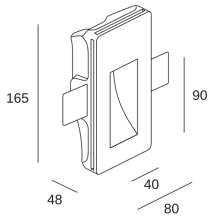

Secret A

05-1804-14-00

Signalling Secret A 1W LED warm-white 3000K CRI 80 White IP20 69lm

TECHNICAL FEATURES

Total power consumption of light (W) : 1W

Real lumens : 69

Real lm/W : 69

Correlated Colour Temperature (CCT) : LED warm-white 3000K

Lens / reflector angle : MEDIUM 29°

UGR : <=16

Structure material : Plaster

Structure finish : White

Equipment necessary but not included :

Voltage / frequency : 3V/max..350mA

Useful life : 50.000h L80B20

Warranty : 5 Years

Easily recycled luminaire

LUMINOTECHNIC FEATURES

Lampholder	Quantity	Light source power (W)
LED	1	1W

LOGISTICS

Net weight (kg): 0.53

Packaged weight (kg): 0.66

Packaging: 210mm x 130mm x 100mm