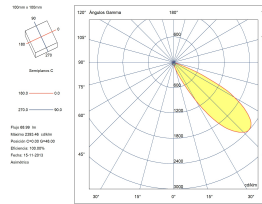

Lens / reflector angle : MEDIUM 29°

UGR : <=16

Structure material : Plaster

Structure finish : White

Equipment necessary but not included :

Voltage / frequency : 3V/max..350mA

Useful life : 50.000h L80B20

Warranty : 5 Years

Easily recycled luminaire

LUMINOTECHNIC FEATURES

Lampholder	Quantity	Light source power (W)
LED	1	1W

LOGISTICS

Net weight (kg): 0.53

Packaged weight (kg): 0.66

Packaging: 210mm x 130mm x 100mm