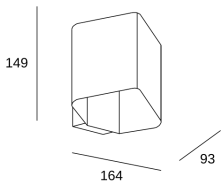

Jet Model 2

05-3980-14-14

Wall fixture Jet Model 2 LED 7.5W LED warm-white 3000K ON-OFF White 457lm

TECHNICAL FEATURES

Total power consumption of light (W) : 9.7W

Real lumens : 457

Real lm/W : 47

Correlated Colour Temperature (CCT) : LED warm-white 3000K

Warranty : 5 Years

Easily recycled luminaire

LUMINOTECHNIC FEATURES

Lampholder	Quantity	Light source power (W)
LED	1	7.5W

LOGISTICS

Net weight (kg): 0.56

Packaged weight (kg): 0.83

Packaging: 195mm x 180mm x 120mm