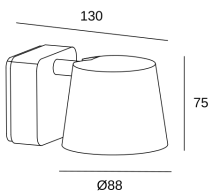

Drone Single

Manel Llusçà

05-5306-14-F5

Wall fixture Drone Single LED 7W LED warm-white 2700K ON-OFF White 350lm

TECHNICAL FEATURES

Total power consumption of light (W) : 8.6W

Real lumens : 350

Real lm/W : 41

Correlated Colour Temperature (CCT) : LED warm-white 2700K

Lens / reflector angle : FLOOD 95°

UGR : <=22

Structure material : Aluminium

Structure finish : White

Diffuser material : Aluminium

Diffuser finish : Gold

Lampholder	Quantity	Light source power (W)
LED	1	7W

LOGISTICS

LIGHT APPLICATION