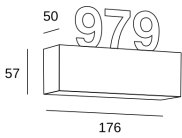

### TECHNICAL FEATURES

Total power consumption of light (W) : 9.6W

Real lumens : 583

Real lm/W : 61

Correlated Colour Temperature (CCT) : LED warm-white 3000K

Lens / reflector angle : FLOOD 98°

Structure material : Aluminium