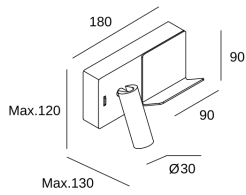

05-8329-14-81

Reading lights E-lamp Mini LED 2.1W LED warm-white 2700K ON-OFF White 137lm