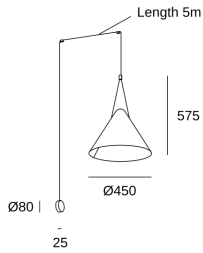

Super Attic

Nahtrang Design

05-8348-05-05

Wall fixture Super Attic E27 15W Black

TECHNICAL FEATURES

IP20

Total power consumption of light (W) : 15W

Structure material : Aluminium

Structure finish : Black

Max. size of light bulb : NA/100 mm

Recommended light bulb : E27

Smart Compatible

- 71-8219-00-00: Light For Life

Voltage / frequency : 100-240V/50-60Hz

Warranty : 5 Years

Easily recycled luminaire

LUMINOTECHNIC FEATURES

CRI: NA

MacAdam steps: NA

Photobiological risk: NA

Lampholder	Quantity	Light source power (W)
E27	1	Max. power 15W

LOGISTICS

Net weight (kg): 1.73

Packaged weight (kg): 3.28