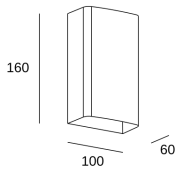

Clous 160mm

05-9679-Z5-CL

Wall fixture IP66 Clous 160mm LED 11W LED warm-white 3000K ON-OFF Urban grey 758lm

TECHNICAL FEATURES

IP66 IK03

Total power consumption of light (W) : 13W

Real lumens : 758

Real lm/W : 58

Correlated Colour Temperature (CCT) : LED warm-white 3000K

Lens / reflector angle : FLOOD 86°

Structure material : Aluminium

Structure finish : Urban grey

Diffuser material : Glass

Diffuser finish : Matt

Voltage / frequency : 100-240V/50-60Hz

LOGISTICS

Net weight (kg): 0.79

Packaged weight (kg): 0.94

Packaging: 175mm x 110mm x 70mm