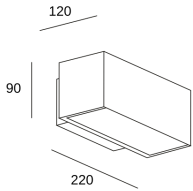

Afrodita LED 220mm Single Emission

05-9912-Z5-CL

Leds C4 Team

Wall fixture IP65 Afrodita LED 220mm Single Emission LED 11.5W LED warm-white 3000K ON-OFF Urban grey 913lm

TECHNICAL FEATURES

Total power consumption of light (W) : 12.7W

Real lumens : 913

Real lm/W : 72

Correlated Colour Temperature (CCT) : LED warm-white 3000K

Lens / reflector angle : FLOOD 90°

Structure material : Aluminium

Structure finish : Urban grey

Diffuser material : Glass

Easily recycled luminaire

LUMINOTECHNIC FEATURES

Lampholder	Quantity	Light source power (W)
LED	1	11.5W

LOGISTICS

Net weight (kg): 1.39

Packaged weight (kg): 1.47

Packaging: 230mm x 130mm x 100mm