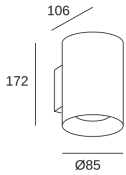

Cosmos Wall Fixture ø106 Double Emission

05-9953-Z5-CL

Leds C4 Team

Wall fixture IP66 Cosmos Wall Fixture ø106 Double Emission LED 10.5W LED warm-white 3000K ON-OFF Urban grey 912lm

TECHNICAL FEATURES

IP66 IK06

Total power consumption of light (W) : 11.8W

Real lumens : 912

Real lm/W : 77

Correlated Colour Temperature (CCT) : LED warm-white 3000K

Lens / reflector angle : SPOT 17°

Structure material : Aluminium

Structure finish : Urban grey

Easily recycled luminaire

LUMINOTECHNIC FEATURES

Lampholder	Quantity	Light source power (W)
LED	1	10.5W

LOGISTICS

Net weight (kg): 1.13

Packaged weight (kg): 1.31

Packaging: 235mm x 120mm x 100mm