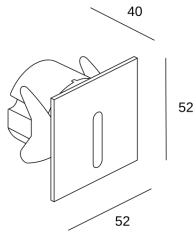

05-E017-Z5-CK

TECHNICAL FEATURES

Total power consumption of light (W) : 2.2W

Real lumens : 10

Real lm/W : 5

Correlated Colour Temperature (CCT) : LED warm-white 2700K

Lens / reflector angle : FLOOD 50°

UGR : <=16

Packaging: 75mm x 75mm x 55mm