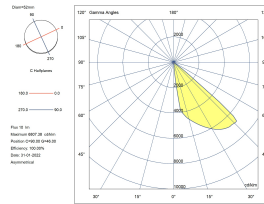

LUMINOTECHNIC FEATURES

Lampholder	Quantity	Light source power (W)
LED	1	2.2W

LOGISTICS

Net weight (kg): 0.11

Packaged weight (kg): 0.18

Packaging: 75mm x 75mm x 55mm