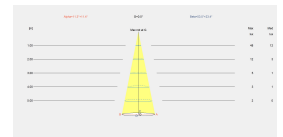

LUMINOTECHNIC FEATURES

Lampholder	Quantity	Light source power (W)
LED	1	2.2W

LOGISTICS

Net weight (kg): 0.11

Packaged weight (kg): 0.18

Packaging: 75mm x 75mm x 55mm