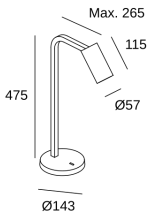

Warranty : 5 Years

Real lm/W : 40

Easily recycled luminaire

Lens / reflector angle : MEDIUM 35°

Structure material : Aluminium, Steel

Structure finish : White

Recommended light bulb : GU10

Smart Compatible

- 71-8220-00-00: Light For Life

LUMINOTECHNIC FEATURES

CRI: NA

MacAdam steps: NA

Photobiological risk: NA

Lampholder	Quantity	Light source power (W)
GU10	1	Max. power 8W

LOGISTICS

Net weight (kg): 2.4

Packaged weight (kg): 3.42

Packaging: 560mm x 290mm x 170mm