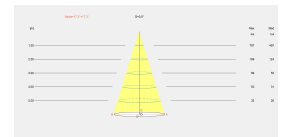

LOGISTICS

Net weight (kg): 2.4

Packaged weight (kg): 3.42

Packaging: 560mm x 290mm x 170mm