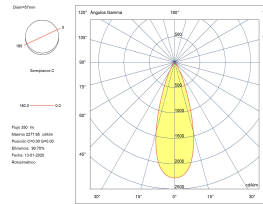

- 71-8220-00-00: Light For Life

LUMINOTECHNIC FEATURES

CRI: NA

MacAdam steps: NA

Photobiological risk: NA

Lampholder	Quantity	Light source power (W)
GU10	1	Max. power 8W

LOGISTICS

Net weight (kg): 2.4