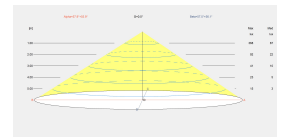

LUMINOTECHNIC FEATURES

Lampholder	Quantity	Light source power (W)
LED	1	19W

LOGISTICS

Net weight (kg): 2.17

Packaged weight (kg): 3.23

Packaging: 500mm x 510mm x 170mm