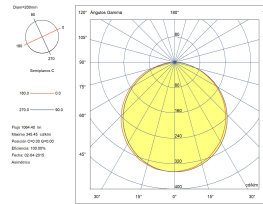

LUMINOTECHNIC FEATURES

Lampholder	Quantity	Light source power (W)
LED	1	19W

LOGISTICS

Net weight (kg): 2.17

Packaged weight (kg): 3.23

Packaging: 500mm x 510mm x 170mm