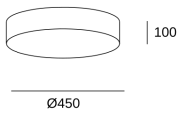

**Bol ø450mm**

**15-4922-BY-M1**

Ceiling fixture Bol ø450mm LED 19W LED warm-white 3000K ON-OFF Sand 1064lm

## TECHNICAL FEATURES

Total power consumption of light (W) : 23W

Real lumens : 1064

Real lm/W : 46

Correlated Colour Temperature (CCT) : LED warm-white 3000K

Lens / reflector angle : HORIZONTAL 113°

Structure material : Steel