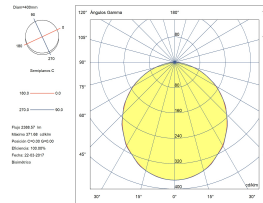

LUMINOTECHNIC FEATURES

Lampholder	Quantity	Light source power (W)
LED	1	24.5W

LOGISTICS

Net weight (kg): 2.33

Packaged weight (kg): 3.01

Packaging: 410mm x 140mm x 405mm