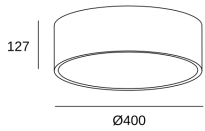

Luno Surface Opal ø400

Leds C4 Team

15-5922-60-DS

Ceiling fixture Luno Surface Opal ø400 24.5W LED warm-white 3000K CRI 80 1-10V/PUSH/DALI Black IP23 2389lm

TECHNICAL FEATURES

Total power consumption of light (W) : 27.5W

Real lumens : 2389

Real lm/W : 87

Correlated Colour Temperature (CCT) : LED warm-white 3000K

Lens / reflector angle : HORIZONTAL 107°

Structure material : Aluminium

Structure finish : Black

Diffuser material : Methacrylate

Warranty : 5 Years

LUMINOTECHNIC FEATURES

Lampholder	Quantity	Light source power (W)
LED	1	24.5W

LOGISTICS

Net weight (kg): 2.33

Packaged weight (kg): 3.01

Packaging: 410mm x 140mm x 405mm