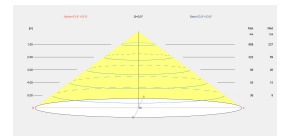

LUMINOTECHNIC FEATURES

Lampholder	Quantity	Light source power (W)
LED	1	24.5W

LOGISTICS

Net weight (kg): 2.33

Packaged weight (kg): 3.01

Packaging: 410mm x 140mm x 405mm