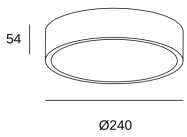

Caprice ø240mm

15-6196-60-M1

Ceiling fixture Caprice ø240mm LED 24W SW 2700-3000-4000K ON-OFF Black 1219lm

TECHNICAL FEATURES

Total power consumption of light (W) : 24W

Real lumens : 1219

Real lm/W : 51

Correlated Colour Temperature (CCT) : SW
2700-3000-4000K

Lens / reflector angle : HORIZONTAL 111°

Structure material : Steel

Structure finish : Black

Diffuser material : Acrylic

Diffuser finish : White

Voltage / frequency : 220-240V/50-60Hz

Dimming protocol : ON-OFF

Useful life : 50.000h L80B20

Warranty : 5 Years

LUMINOTECHNIC FEATURES

Lampholder	Quantity	Light source power (W)
LED	1	24W

LOGISTICS

Net weight (kg): 0.79

Packaged weight (kg): 1.23

Packaging: 275mm x 275mm x 75mm