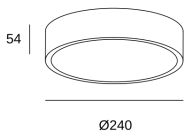

## Caprice ø240mm

## 15-6196-DL-M1

Ceiling fixture Caprice ø240mm LED 12.9W SW 2700-3000-4000K PHASE CUT Gold 896lm

### TECHNICAL FEATURES

Total power consumption of light (W) : 14.1W

Real lumens : 896

Real lm/W : 64

Correlated Colour Temperature (CCT) : SW  
2700-3000-4000K

Lens / reflector angle : HORIZONTAL 112°

Structure material : Steel