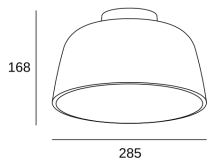

Miso ø285mm

Manel Llusçà

15-8330-14-DL

Ceiling fixture Miso ø285mm E27 15W White 422lm

TECHNICAL FEATURES

Total power consumption of light (W) : 15W

Real lumens : 422

Real lm/W : 28

Lens / reflector angle : HORIZONTAL 162°

Structure material : Steel

Structure finish : White

Recommended light bulb : E27

Voltage / frequency : 100-240V/50-60Hz

Warranty : 5 Years

Easily recycled luminaire

LUMINOTECHNIC FEATURES

CRI: NA

MacAdam steps: NA

Photobiological risk: NA

Lampholder	Quantity	Light source power (W)
E27	1	Max. power 15W

LOGISTICS

Net weight (kg): 1.07

Packaged weight (kg): 1.56

Packaging: 330mm x 330mm x 190mm