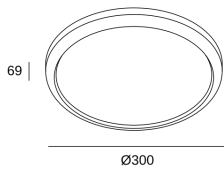

Leco

Leds C4 Team

15-A003-14-OU

Wall fixture Leco 8.7W 911lm White IP44

TECHNICAL FEATURES

Total power consumption of light (W) : 10W

Real lumens : 911

Real lm/W : 91

Correlated Colour Temperature (CCT) : LED neutral-white 4000K

Lens / reflector angle : HORIZONTAL 111°

Structure material : Polycarbonate

Structure finish : White

Diffuser material : Polycarbonate

Diffuser finish : Semitransparent

LOGISTICS

Net weight (kg): 0.86

Packaged weight (kg): 1.12

Packaging: 313mm x 313mm x 78mm