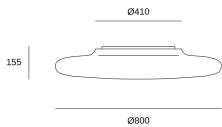

## Mega ø800mm

### TECHNICAL FEATURES

IP65 IK10

Total power consumption of light (W) : 81.4W

Real lumens : 8062

Real lm/W : 99

Correlated Colour Temperature (CCT) : SW  
3000-4000K

UGR : <=19

Structure material : Aluminium

### LUMINOTECHNIC FEATURES

Luminance C0°G65°: 2090

Luminance C90°G65°: 2168

UGR

UGR crosswise: 18.0

UGR lengthwise: 17.7

Lampholder	Quantity	Light source power (W)
LED	1	74W

UGR	
S=0.250	
Ceiling / cavity	0.7
Walls	0.5
Working Plane	0.2
Room dimensions	X=4H, Y=8H
UGR crosswise	18.0
UGR lengthwise	17.7