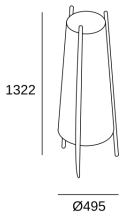

Woody

Gemma Bernal

25-8106-14-14

Floor lamp Woody E27 15W White

TECHNICAL FEATURES

Total power consumption of light (W) : 30W

Voltage / frequency : 100-240V/50-60Hz

Structure material : Wood

LUMINOTECHNIC FEATURES

CRI: NA

MacAdam steps: NA

Photobiological risk: NA

Lampholder	Quantity	Light source power (W)
E27	2	Max. power 15W

LOGISTICS

Net weight (kg): 3.06

Packaged weight (kg): 5.96

Packaging: 500mm x 475mm x 1360mm