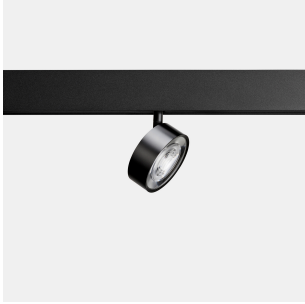

## Kiva ø75

Leds C4 Team

## 35-8035-60-DA

Kiva ø75 Low voltage 6.4W LED warm-white 2700K CRI 90 DALI Black 458lm

Useful life : 50.000h L80B20

Lens / reflector angle : SPOT 19°

Warranty : 5 Years

UGR : <=22

Easily recycled luminaire

Structure material : Aluminium

Structure finish : Black

Smart Compatible