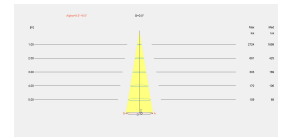

LOGISTICS

Net weight (kg): 0.21

Packaged weight (kg): 0.28

Packaging: 165mm x 80mm x 90mm