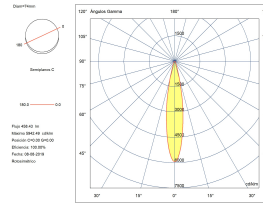

### LUMINOTECHNIC FEATURES

Lampholder	Quantity	Light source power (W)
LED	1	6.4W

UGR	
S=0.250	
Ceiling / cavity	0.7
Walls	0.5
Working Plane	0.2
Room dimensions	X=4H, Y=8H
UGR crosswise	19.4
UGR lengthwise	19.4