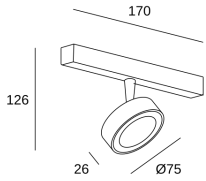

35-8035-60-DA

Kiva ø75 Low voltage 6.4W LED warm-white 2700K CRI 90 DALI Black 458lm