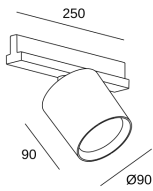

35-A056-60-OS

Spotlight Tak 31.1W LED warm-white 3000K CRI 90 54.2° ON-OFF Black 2813lm