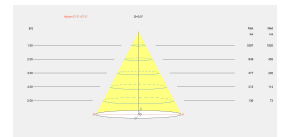

Real lumens : 2813

Dimming protocol : ON-OFF

Real lm/W : 86

Power Factor : 0.97

Correlated Colour Temperature (CCT) : LED warm-white 3000K

Useful life : 50.000h L80B20

Lens / reflector angle : FLOOD 54°

Warranty : 5 Years

UGR : <=22

Structure material : Aluminium

Structure finish : Black

Diffuser material : Polycarbonate

Diffuser finish : Transparent

LUMINOTECHNIC FEATURES

Lampholder	Quantity	Light source power (W)
LED	1	31.1W