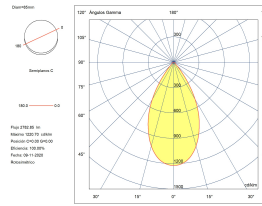

Real lumens : 2813

Dimming protocol : ON-OFF

Real lm/W : 86

Power Factor : 0.97

Correlated Colour Temperature (CCT) : LED warm-white 3000K

Useful life : 50.000h L80B20

Lens / reflector angle : FLOOD 54°

Warranty : 5 Years

UGR : <=22

Structure material : Aluminium

Structure finish : Black

Diffuser material : Polycarbonate

Diffuser finish : Transparent

LUMINOTECHNIC FEATURES

Lampholder	Quantity	Light source power (W)
LED	1	31.1W