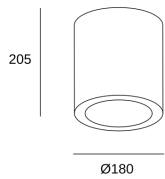

90-3208-60-OU

Ceiling fixture Exit 25.9W LED warm-white 3000K CRI 80 ON-OFF Black IP23 2284lm