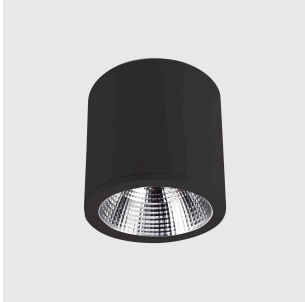

## 90-3208-60-OU

Ceiling fixture Exit 25.9W LED warm-white 3000K CRI 80 ON-OFF Black IP23 2284lm

Useful life : 50.000h L80B20

Lens / reflector angle : MEDIUM 38°

Warranty : 5 Years

UGR : <=19

Structure material : Aluminium

Structure finish : Black

Diffuser material : Polycarbonate

Diffuser finish : Transparent