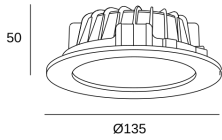

## Vol Emergency ø135 mm

### 90-4880-14-OE

Downlight Vol Emergency ø135 mm 8.4W LED warm-white 3000K CRI 80 72.2° ON-OFF White IP54 847lm