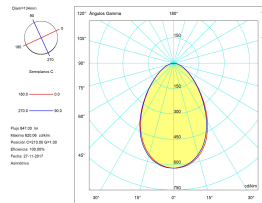

LUMINOTECHNIC FEATURES

Lampholder	Quantity	Light source power (W)
LED	1	8.4W

EMERGENCY MODULE FEATURES

Emergency equipment: 3H

Emergency lumens: 299

Auto-test function: NO

Driver voltage range: 230-240V/50-60Hz

Continuous/intermittent operation: Yes

Battery type: NiCd

LOGISTICS

Net weight (kg): 1.4

Packaged weight (kg): 1.8

Packaging: -mm x -mm x -mm