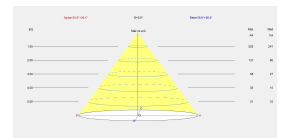

LUMINOTECHNIC FEATURES

Lampholder	Quantity	Light source power (W)
LED	1	8.4W

EMERGENCY MODULE FEATURES

Emergency equipment: 3H

Emergency lumens: 299

Auto-test function: NO

Driver voltage range: 230-240V/50-60Hz

Continuous/intermittent operation: Yes

Battery type: NiCd

LOGISTICS

Net weight (kg): 1.4

Packaged weight (kg): 1.8

Packaging: -mm x -mm x -mm