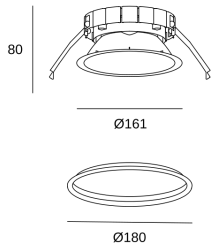

Veo ø161mm

90-A034-14-00

Downlight VEO ø161mm 12W LED warm-white 3000K CRI 82 66.4° ON-OFF White IP54 1434lm

TECHNICAL FEATURES

Total power consumption of light (W) : 13.5W

Real lumens : 1434

Real lm/W : 106

Correlated Colour Temperature (CCT) : LED warm-white 3000K

UGR : <=22

Structure material : Aluminium, Polycarbonate

Structure finish : White

Diffuser material : Polycarbonate

Diffuser finish : Semitransparent

| Lampholder | Quantity | Light source power (W) |
|------------|----------|------------------------|
| LED | 1 | 12W |

| UGR | |
|------------------|---------------|
| S=0.250 | |
| Ceiling / cavity | 0.7 |
| Walls | 0.5 |
| Working Plane | 0.2 |
| Room dimensions | X=4H, Y=8H |
| UGR crosswise | 19.4 |
| UGR lengthwise | 19.4 |

LOGISTICS

Net weight (kg): 0.54

Packaged weight (kg): 0.7

Packaging: 190mm x 190mm x 130mm