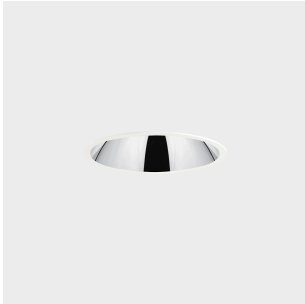

Veo ø161mm

90-A034-14-00

Downlight VEO ø161mm 12W LED warm-white 3000K CRI 82 66.4° ON-OFF White IP54 1434lm

TECHNICAL FEATURES

Total power consumption of light (W) : 13.5W

Real lumens : 1434

Real lm/W : 106

Correlated Colour Temperature (CCT) : LED warm-white 3000K

UGR : <=22

Structure material : Aluminium, Polycarbonate

Structure finish : White

Diffuser material : Polycarbonate

Diffuser finish : Semitransparent

| Lampholder | Quantity | Light source power (W) |
|------------|----------|------------------------|
| LED | 1 | 12W |

| UGR | |
|------------------|---------------|
| S=0.250 | |
| Ceiling / cavity | 0.7 |
| Walls | 0.5 |
| Working Plane | 0.2 |
| Room dimensions | X=4H, Y=8H |
| UGR crosswise | 19.4 |
| UGR lengthwise | 19.4 |