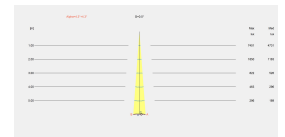

### LUMINOTECHNIC FEATURES

Lampholder	Quantity	Light source power (W)
LED	1	3.4W

UGR	
S=0.250	
Ceiling / cavity	0.7
Walls	0.5
Working Plane	0.2
Room dimensions	X=4H, Y=8H
UGR crosswise	9.9
UGR lengthwise	9.9