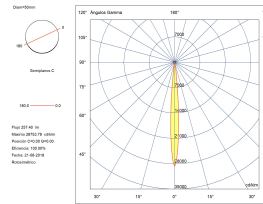

### LUMINOTECHNIC FEATURES

Lampholder	Quantity	Light source power (W)
LED	1	3.4W

UGR	
S=0.250	
Ceiling / cavity	0.7
Walls	0.5
Working Plane	0.2
Room dimensions	X=4H, Y=8H
UGR crosswise	9.9
UGR lengthwise	9.9