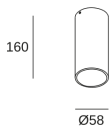

## Max Small

### TECHNICAL FEATURES

IP66 IK10

Total power consumption of light (W) : 4.2W

Real lumens : 257

Real lm/W : 61

Correlated Colour Temperature (CCT) : LED warm-white 2700K

UGR : <=16

Structure material : Aluminium

### LUMINOTECHNIC FEATURES

Lampholder	Quantity	Light source power (W)
LED	1	3.4W

UGR	
S=0.250	
Ceiling / cavity	0.7
Walls	0.5
Working Plane	0.2
Room dimensions	X=4H, Y=8H
UGR crosswise	9.9
UGR lengthwise	9.9

### LOGISTICS

Net weight (kg): 0.58

Packaged weight (kg): 0.71

Packaging: 180mm x 180mm x 70mm

20 Un