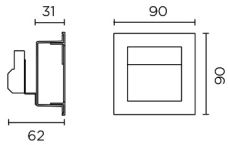

Total power consumption of light (W) : 2.2W

Equipment necessary but not included :

Real lumens : 80

Voltage / frequency : 3V/max.700mA

Real lm/W : 36

Useful life : 50.000h L80B20

Correlated Colour Temperature (CCT) : LED warm-white 3000K

Warranty : 5 Years

Lens / reflector angle : FLOOD 78°

Easily recycled luminaire

Structure material : Aluminium

Structure finish : White

LUMINOTECHNICAL FEATURES

Lampholder	Quantity	Light source power (W)
LED	1	2.2W