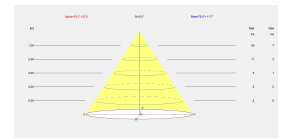

LOGISTICS

Net weight (kg): 0.27

Packaged weight (kg): 0.38

Packaging: 135mm x 130mm x 75mm