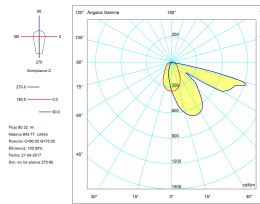

LOGISTICS

Net weight (kg): 0.27

Packaged weight (kg): 0.38

Packaging: 135mm x 130mm x 75mm